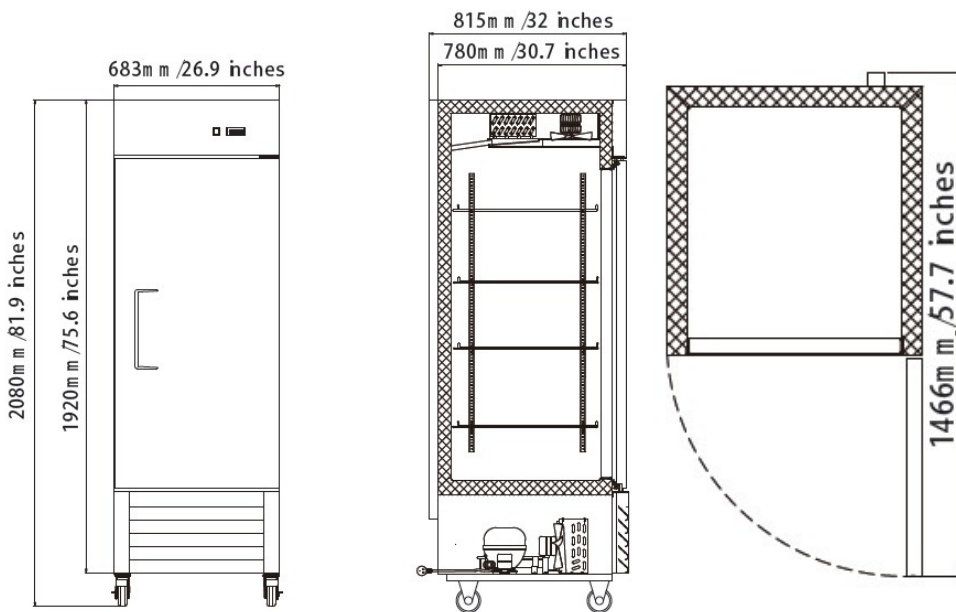

## Reach In Bottom Mount Compressor

### Features

- Electronic thermostat and digital LED temperature display for accurate control and easy reading
- 4 adjustable, heavy-duty epoxy coated wire shelves per door
- Easy to mount 4" casters (lockable in front) are standard with all units
- Self-closing doors that remain open at 90 degree, locks and keys included
- Stainless steel exterior and interior
- Temperature: -8 to 0°F / -22.2 to -17.7°C
- R-290 Natural refrigerant
- Embraco Compressor, Italy Carel controller

Global famous compressor

High quality fan

Copper tube condenser and evaporator

Global famous controller

R290 refrigerant

Intertek

Intertek

Model	Ext. Dimensions (W X D X H)	Voltage	Amps	H.P	Shelves	Capacity (Cu.Ft)	Ship Weight
MT-KF-23B	26.9X32X81.9	115/60/1	4	1/2	4	20	330