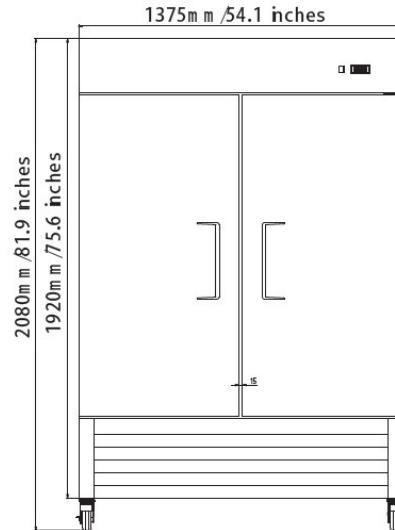

Model	Ext. Dimensions (W X D X H)	Voltage	Amps	H.P	Shelves	Capacity (Cu.Ft)	Ship Weight
MT-KF-49B	54.1X32X81.9	115/60/1	5.2	3/4	8	43	456