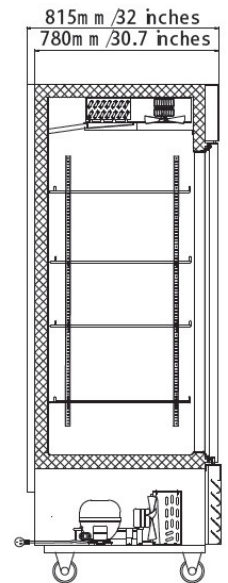

Model	Ext. Dimensions (W X D X H)	Voltage	Amps	H.P	Shelves	Capacity (Cu.Ft)	Ship Weight
MT-KF-49B	54.1X32X81.9	115/60/1	5.2	3/4	8	43	456